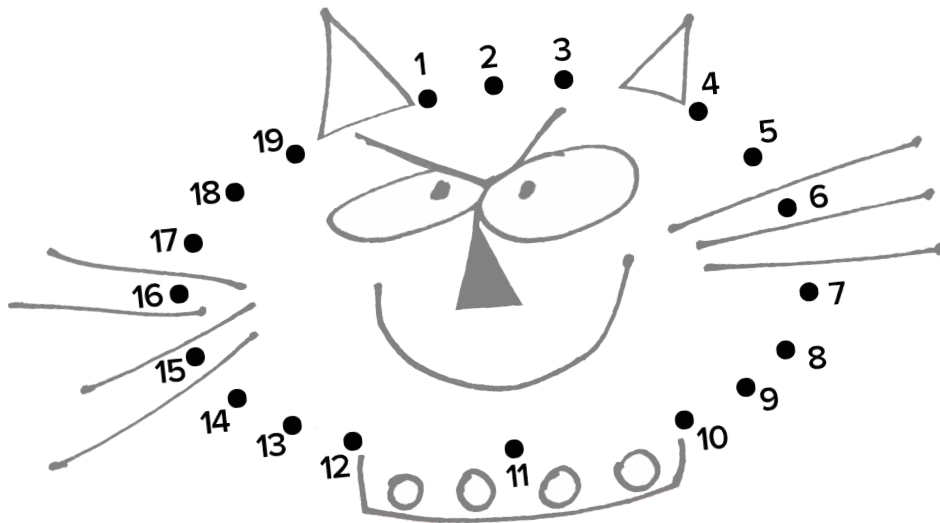

# Trace the dotted letters.

Apollo

The says do not !

When you see on a it means do flush it down the —put it in the instead.

Look for the **DO NOT FLUSH** symbol and never flush disposable wipes or trash down the toilet.

# Trace the dotted letters.

continued

"Stop that cat!"

Stop the cat from knocking things into the toilet. Remember to close the lid!

Look for the **DO NOT FLUSH** symbol and never flush disposable wipes or trash down the toilet.