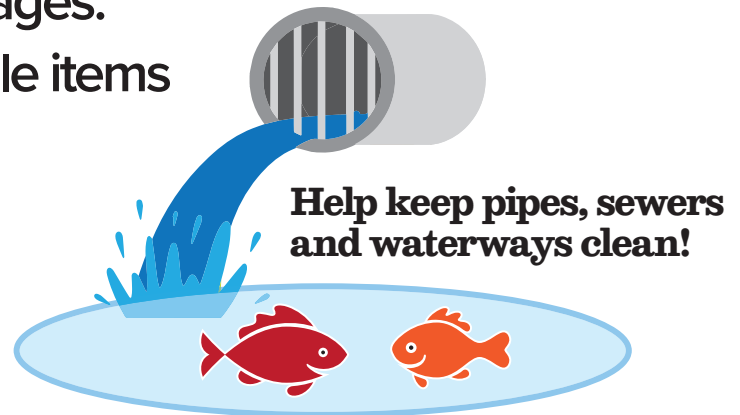

DO NOT FLUSH

Down the Toilet

- Check labels on wipes packages.
- Toss plastic and non-flushable items in the trash — not the toilet.
- When in doubt, throw it out!

DO NOT FLUSH

Look for the **DO NOT FLUSH** symbol and never flush disposable wipes or trash down the toilet.

DO NOT POUR Fat, Oils and Grease down the drain.

DO NOT POUR

Down the Drain

- Scrape your plate into the trash or compost before rinsing.
- Wipe greasy pans with paper towels.
- Cool cooking oil, then can it!

DO NOT FLUSH

Look for the **DO NOT FLUSH** symbol and never flush disposable wipes or trash down the toilet.

DO NOT POUR Fat, Oils and Grease down the drain.